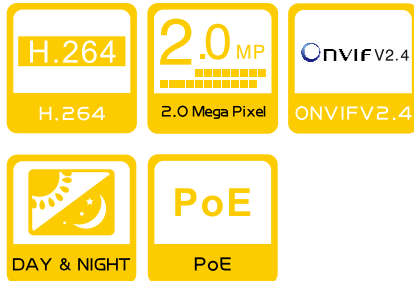

Diamond Series, IP66 IR Bullet

CP-2042T

IR Bullet, IP Camera, Waterproof, IP66, Vari- focal Lens

Key Features

- H.264 HP/MP/BP, M-JPEG, JPEG Compression
- Manual VF 2.8-12mm Lens, F1.2
- 42 Leds , up to 30 meters IR range
- Support True D/N, 3D-DNR, DWDR and Region of Interest
- ONVIF2.4, CGI and SDK
- Audio in/out, CVBS
- IP66 waterproof
- POE: IEEE 802.3af

ROI

ISS Mobile

Dimensions

Model NO.	CP-2042T
CAMERA	
Sensor/DSP	1/2.8" Progressive Scan CMOS
Day/Night	ICR
Min. Illumination	0.01lux @F1.2, AGC on, 0 lux with IR on
Lens	2.8-12mm VF Lens
IR LED	42 LEDs
IR Distance	5~30m
Electronic Shutter	1/20~1/30000s
VIDEO/AUDIO	
Compression	H.264/M-JPEG
Max. image Resolution	1920 x 1080
Frame Rate	30fps @ 1080P
Bit Rate	Main Stream: 1000~12000kps Sub Stream: 512~2048kpbs
Compression	G.711
Talkback	YES
NETWORK	
Protocol	TCP/IP, UDP, HTTP, DHCP, DNS, DDNS, RTP, RTSP, PPPoE, SMTP, NTP, SNMP, FTP, UPNP, NTP
Compliance	ONVIF V2.4(1.02 backward compatible), CGI
PC Client and Browser	ISS, IE6.0 and above, Google Chrome, Mozilla Firefox, Mac Safari
Mobile phone	iPhone, iPad, Android
INTERFACE	
Video Output	1Vp-p composite output (75Ω /BNC)
Audio Input	1 CH 3.5mm audio interface, MIC IN/LINE IN
Audio Output	1 CH 3.5mm audio interface
LAN	1 RJ45 10M / 100M ethernet port
GENERAL	
Working Temperature	-10°C~ +50°C without heater
Working Humidity	0% - 90%
Power Supply	12 VDC ± 10% ,PoE(802.3af)
Dimensions	250*75*88mm
Weight	735g
Available Models	
QH-NW452DS-PT	
T:Heater	-40°C~ +50°C