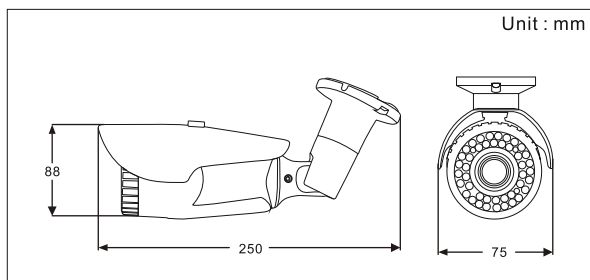

Diamond Series, IP66 IR Bullet

CP-2042T

IR Bullet, IP Camera, Waterproof, IP66, Vari- focal Lens

Key Features

- H.264 HP/MP/BP, M-JPEG, JPEG Compression
- Manual VF 2.8-12mm Lens, F1.2
- 42 Leds , up to 30 meters IR range
- Support True D/N, 3D-DNR, DWDR and Region of Interest
- ONVIF2.4, CGI and SDK
- Audio in/out, CVBS
- IP66 waterproof
- POE: IEEE 802.3af

ROI

ISS Mobile

Dimensions

Model NO.	CP-2042T
CAMERA	
Sensor/DSP	1/2.8" Progressive Scan CMOS
Day/Night	ICR
Min. Illumination	0.01lux @F1.2, AGC on, 0 lux with IR on
Lens	2.8-12mm VF Lens
IR LED	42 LEDs
IR Distance	5~30m
Electronic Shutter	1/20~1/30000s
VIDEO/AUDIO	
Compression	H.264/M-JPEG
Max. image Resolution	1920 x 1080
Frame Rate	30fps @ 1080P
Bit Rate	Main Stream: 1000~12000kps Sub Stream: 512~2048kpbs
Compression	G.711
Talkback	YES
NETWORK	
Protocol	TCP/IP, UDP, HTTP, DHCP, DNS, DDNS, RTP, RTSP, PPPoE, SMTP, NTP, SNMP, FTP, UPNP, NTP
Compliance	ONVIF V2.4(1.02 backward compatible), CGI
PC Client and Browser	ISS, IE6.0 and above, Google Chrome, Mozilla Firefox, Mac Safari
Mobile phone	iPhone, iPad, Android
INTERFACE	
Video Output	1Vp-p composite output (75Ω /BNC)
Audio Input	1 CH 3.5mm audio interface, MIC IN/LINE IN
Audio Output	1 CH 3.5mm audio interface
LAN	1 RJ45 10M / 100M ethernet port
GENERAL	
Working Temperature	-10°C~ +50°C without heater
Working Humidity	0% - 90%
Power Supply	12 VDC ± 10% ,PoE(802.3af)
Dimensions	250*75*88mm
Weight	735g
Available Models	
QH-NW452DS-PT	
T:Heater	-40°C~ +50°C