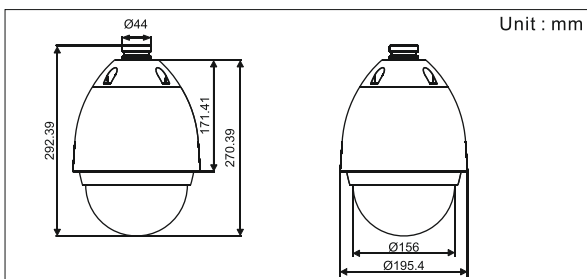

720P 10X Zoom PTZ Dome

AHD PTZ

CP-ZD510-700 - X10

IP67-rated weatherproof and 6000V Lighting-proof

1.3 Megapixel	PTZ AHD	AHD DVR
500m 720P/1080P	ISP With TX	4"

Key Features

- 1/3" Professional CMOS sensor
- 10x optical zoom, 12x digital zoom
- 25/30fps@720P(1280 x720) resolution
- Day/Night(ICR), AE, AWB, Auto focus
- Control over coaxial cable, long distance real-time transmission
- long distance real-time transmission
- 0.1~360°/s pan speed, 360° endless pan rotation
- Up to 255 presets, 8 tour, 6 pattern
- Built-in 8/2 alarm in/out optional
- IP67, Multi Language OSD

Waterproof & Lightningproof

720P

Dimensions

Model NO.	CP-ZD510-700 -X10
VIDEO	
Image Device	1/3" APTINA CMOS
Lens	10X Optical Zoom, 12X Digital Zoom
Effective Pixels	PAL: 720P@25fps, NTSC:720P@30fps
UTC	Yes
Operation	
OSD menu	English, Portuguese ,Italian Russian, Spanish Optional
Preset position	256 Preset Positions
Scan	Auto scan and left-right limited scan, speed adjustable
Patro	8 tracks, preset, speed and dwell time changeable
Pattern	6 Lines(Pan/Tilt/Zoom, every line can record up to 120 seconds)
Alarm	8 alarm inputs, 2 alarm outputs(optional)
Address range	0~255 (Setup by dip switcher, firmware)
Communication	RS485 (+/-)/UTC
Protocol	PELCO-D, PELCO-P, PELCO-C/Qihan-C
Mechanical	
Pan range / speed	0° ~ 360° continuously / 0.1~ 360° /s
Tilt range	0° ~ 90° , Auto Flip 180° to Continue Monitor
Tilt speed	0.1~ 180° /s
Precision	± 0.10°
Others	
Housing	Aluminum Alloy, Vandal Proof Housing Wall Mount, Ceiling Mount, Hoop Mount, Corner Mount
Lighting proof	6000V
Ingress protection	IP67
Work temp	-40°C~+60°C
Work humidity	0%~90%
Power	AC24V/2.5A
Weight	4.2KG